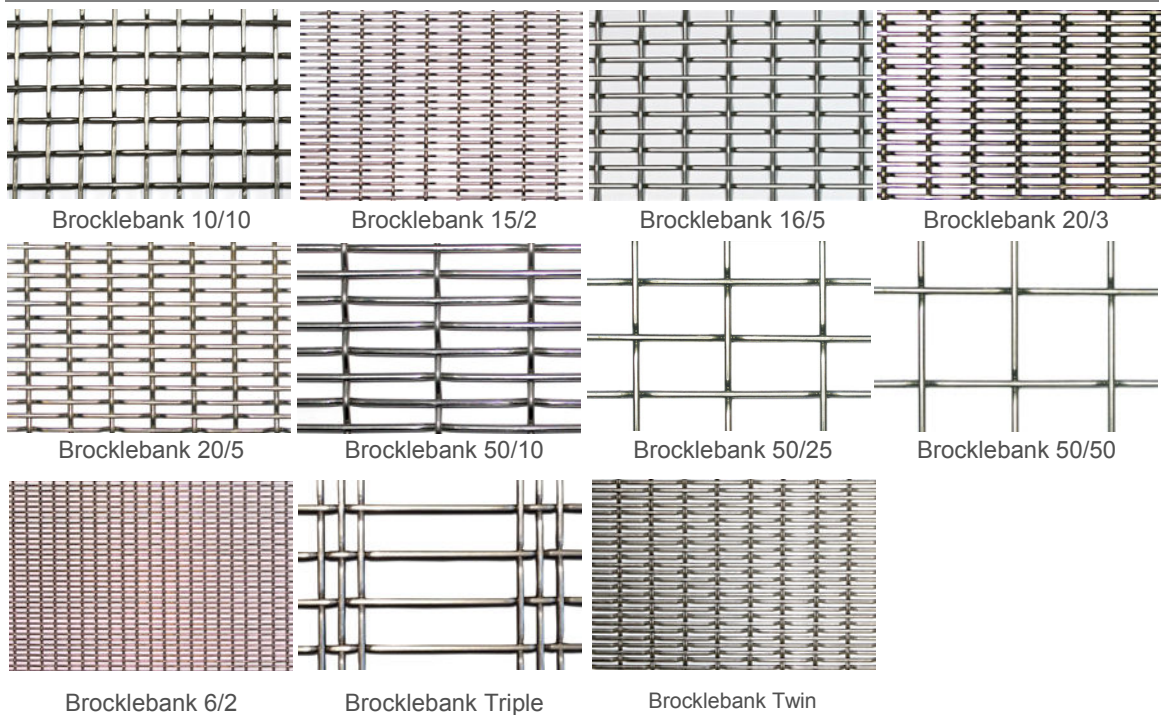

Pre-crimped Woven Meshes: Brocklebank Range