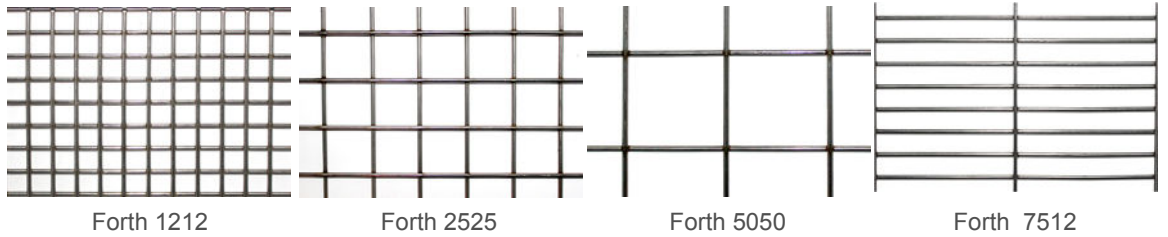

Architectural Wire Mesh Patterns cont.

Welded Mesh Range

Rope Diamond Patterns