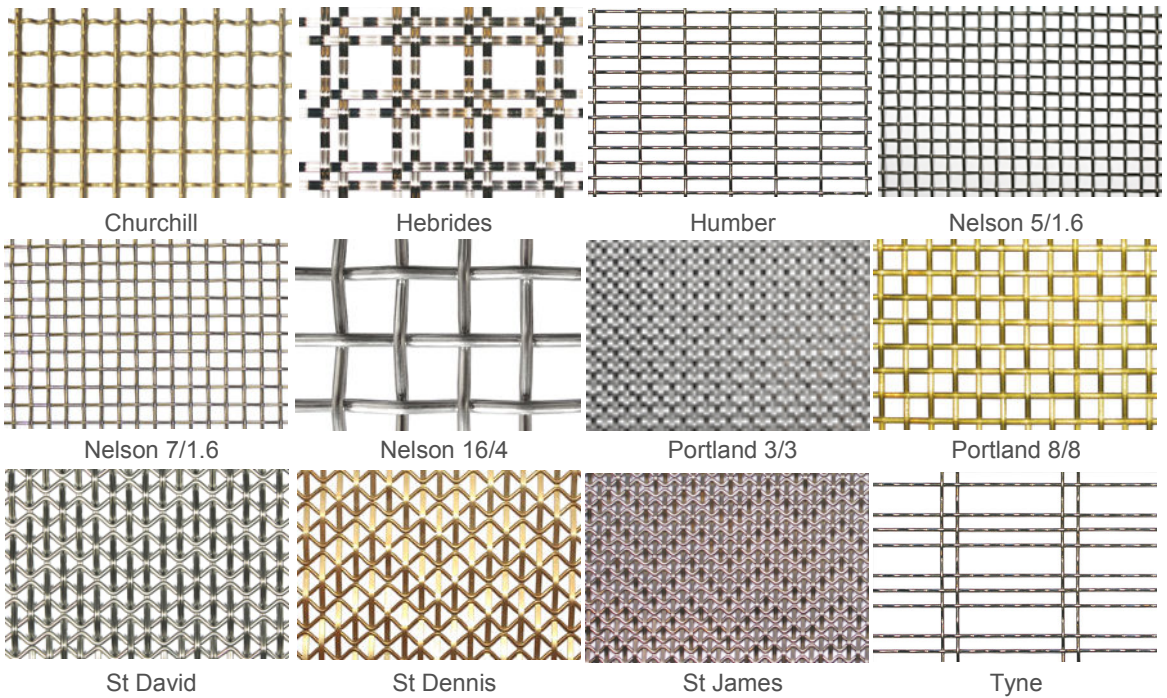

# Architectural Wire Mesh Patterns

Architectural wire meshes, for a broad range of applications, are woven to order in Stainless Steel, Phosphor Bronze and Copper. Galvanized steel mesh is available in a limited number of specifications. **Please note: openings, free space, weights etc can be tailored to individual project requirements.**

## Pre-crimped Woven Meshes: Traditional

## Architectural Wire Mesh Patterns cont.

### Rope Diamond Patterns