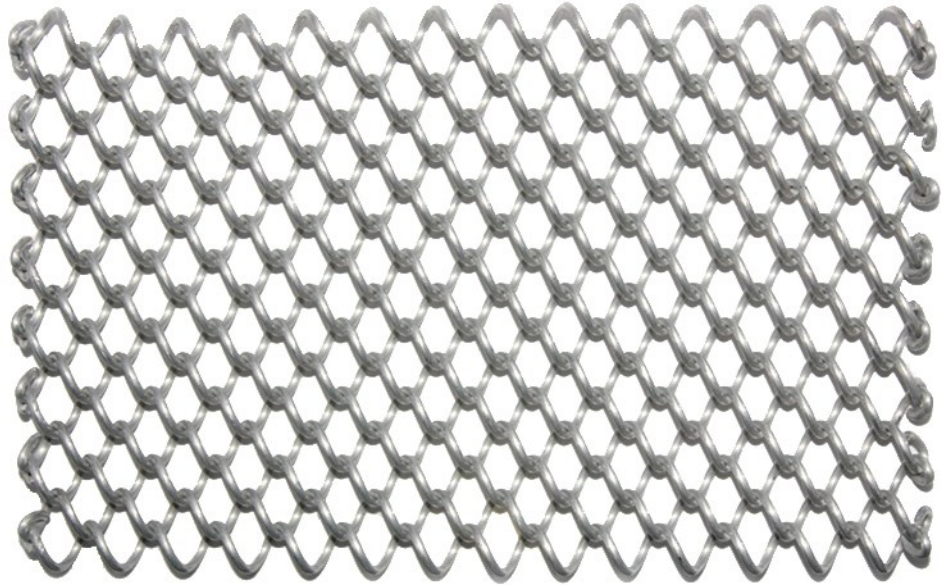

Biscay 7 Architectural Spiral Mesh Curtain

Scale 1:1

Stock Specification

Coil Diameter	Wire Diameter	Weight kg/m ²	Max. Open Area
7mm	1.2mm	1.7	69

Availability

Aluminium. Painted finish.

Typical Applications

Façades, screens, brise soleil and drapes.

Locker is a UK based supplier of architectural wire mesh products certified to BS EN ISO 9001:2008 and Achilles 'Building with Confidence' Level 4.

With comprehensive in house 3D design facilities we are able to offer a complete package from development of the architectural wire mesh specification through design, fabrication, supply and installation of the finished screens.